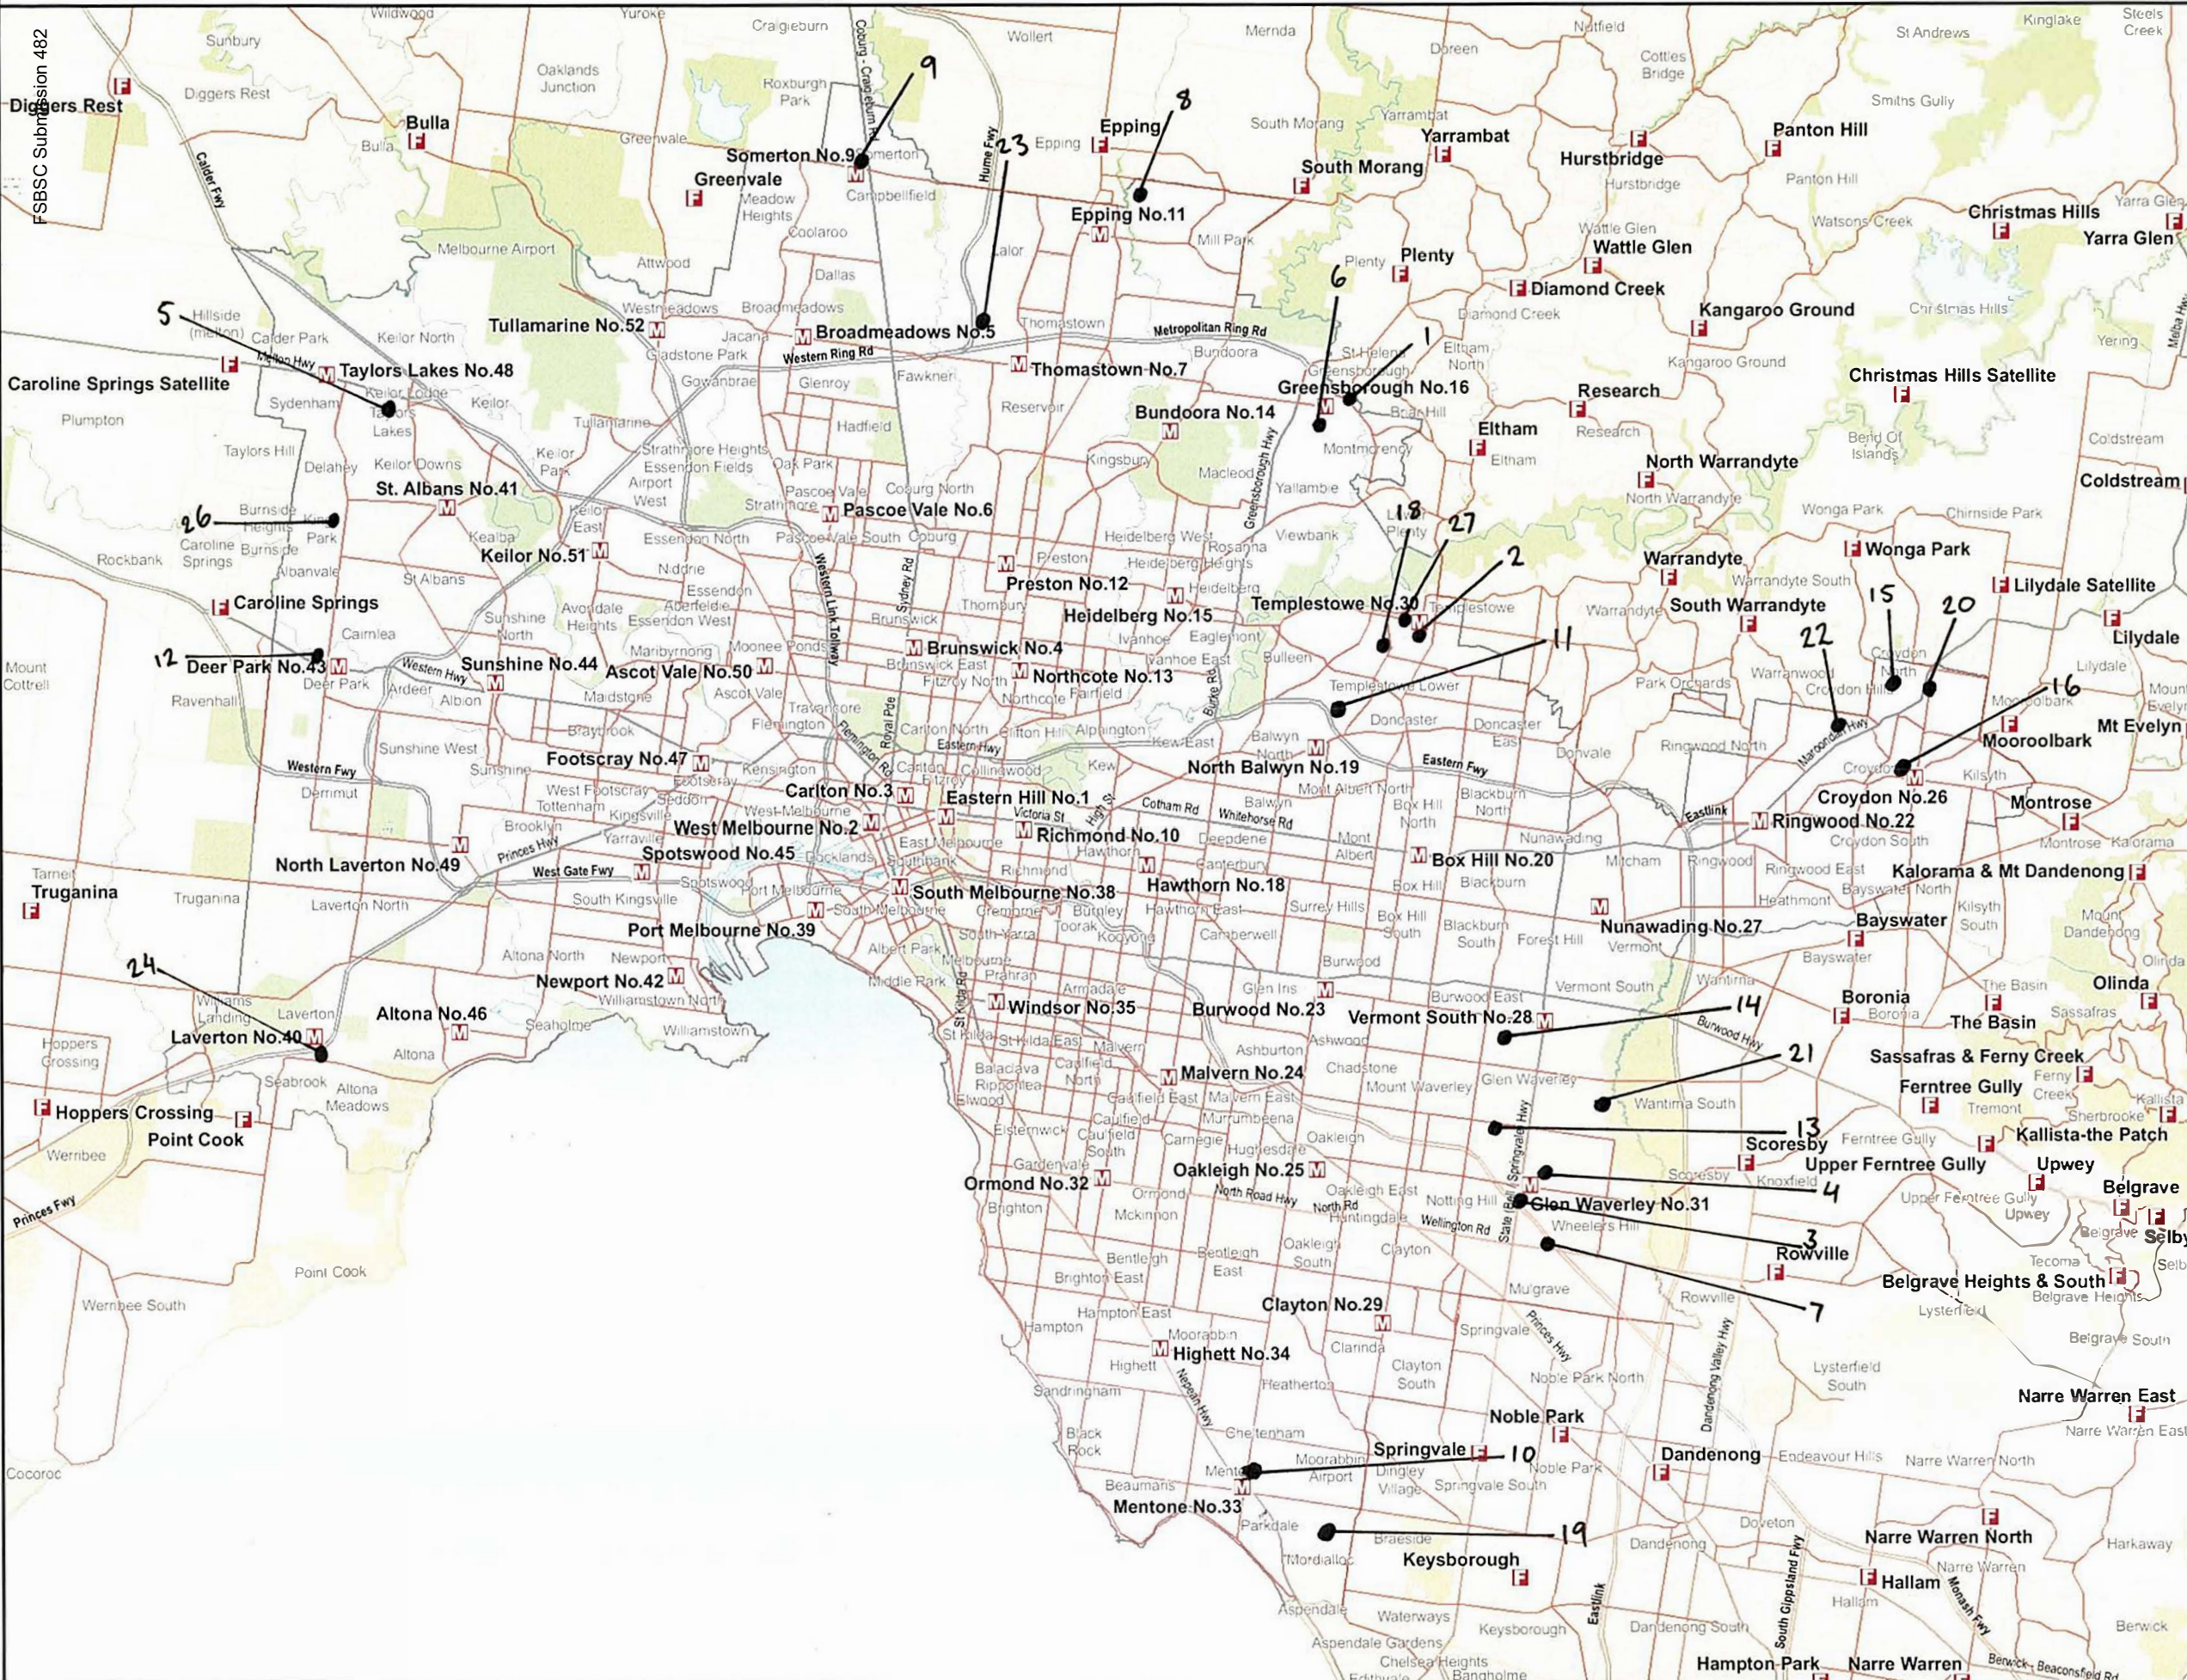

CFA / MFB Areas and Firestation Locations

- ### Legend
- CFA Fire Station
 - MFESB Fire Stations
 - Freeways
 - Highways
 - Main Roads
 - Rivers
 - Streams
 - Drains and Channels
 - Perennial Waterbody
 - Intermittant Waterbody
 - Wetland / Swamp
 - Public Land
 - MFB Legislated Area

Disclaimer
This map is a snapshot generated from Victorian Government data as well as data from various other sources. This does not guarantee that the publication is without flaw of any kind or is wholly appropriate for your particular purposes and therefore disclaims all liability for error, loss or damage which may arise from reliance upon it. All persons accessing this information should make appropriate enquiries to assess the currency of the data.