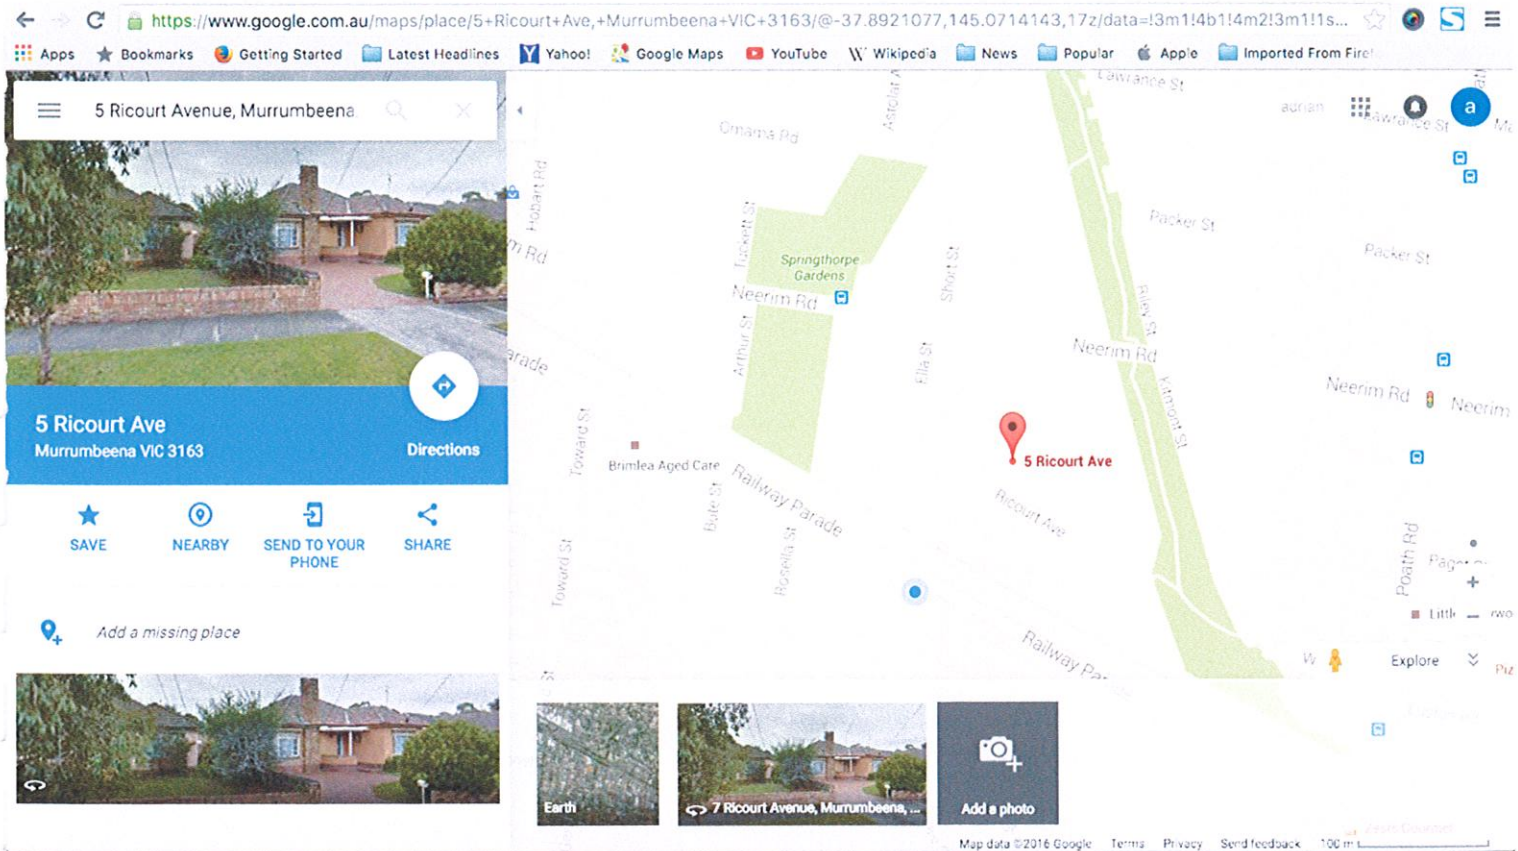

Affected Houses LXRA Pictures

5 Ricourt Avenue, Murrumbeena