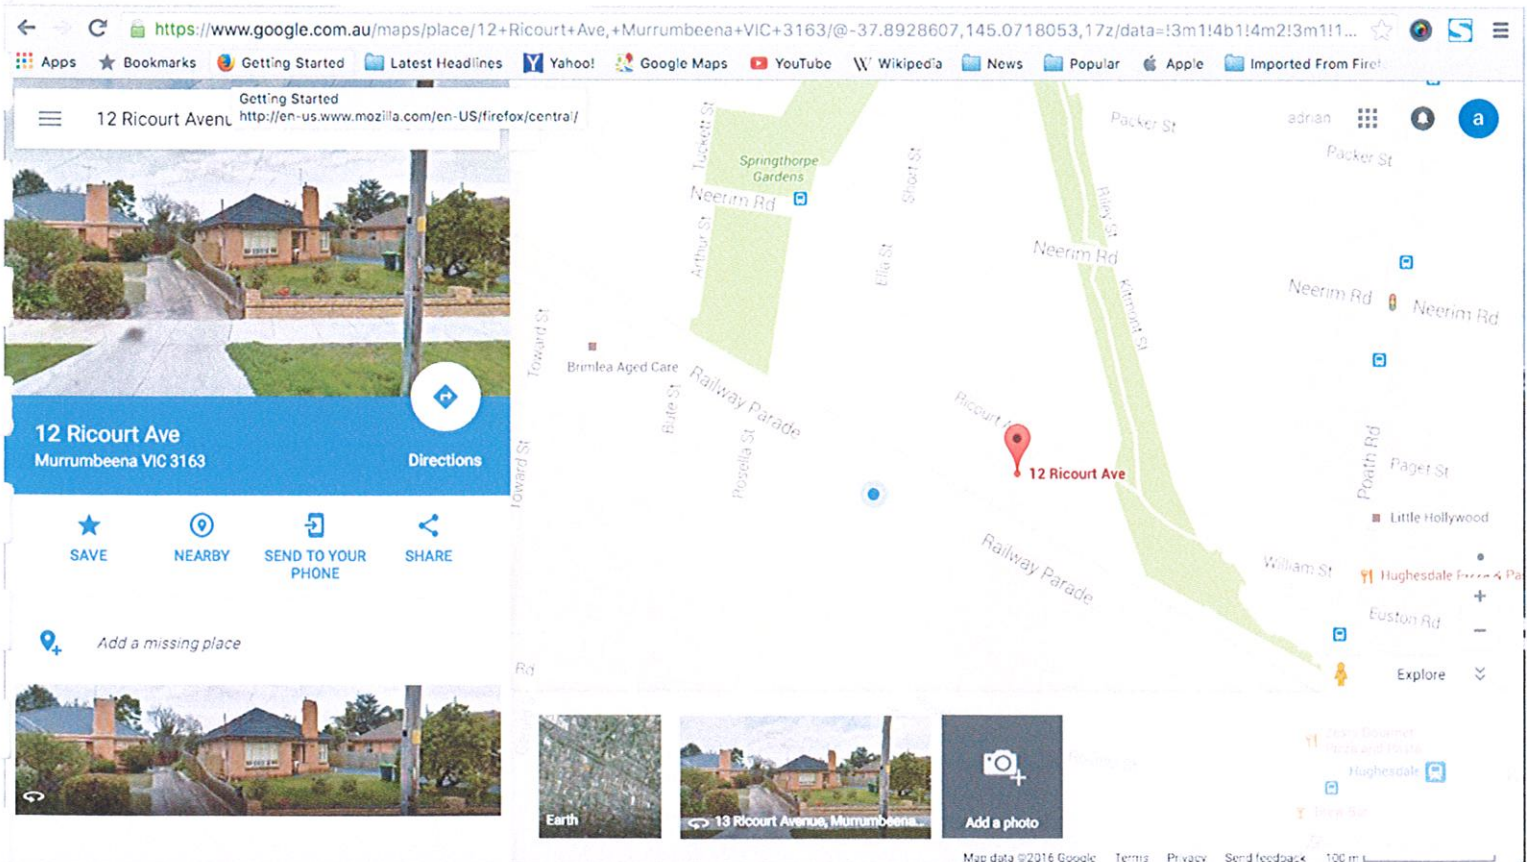

Affected Houses LXRA Pictures

12 Ricourt Avenue, Murrumbeena