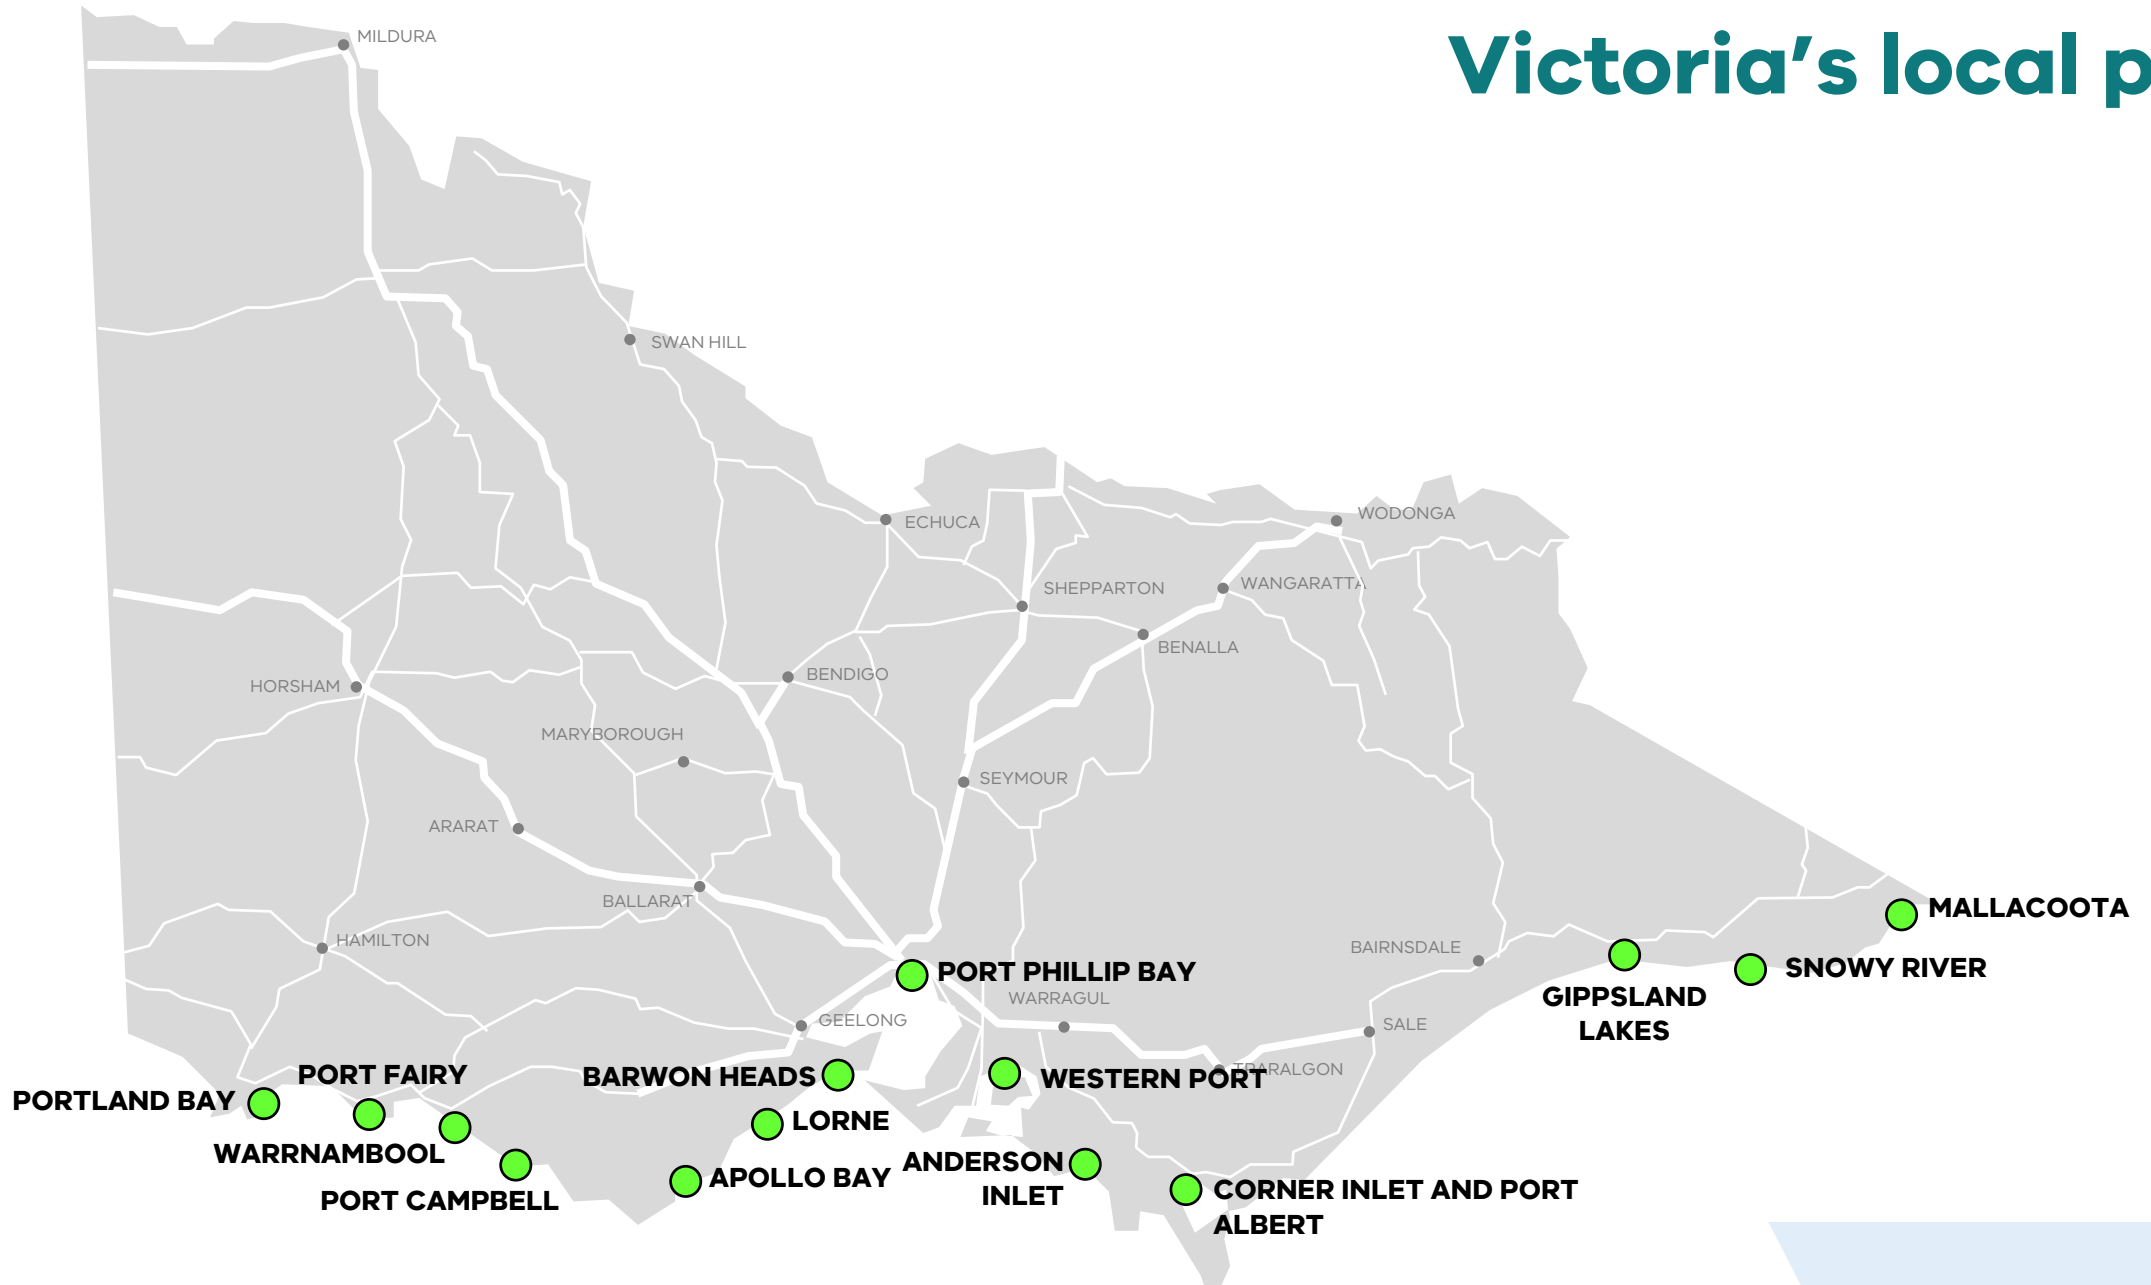

Melissa Horne MP

Minister for Ports and Freight

Port Rail Shuttle network

Recent and ongoing investment

Victoria's local ports

Redevelopment of St Kilda Pier

Melissa Horne MP

Minister for Ports and Freight