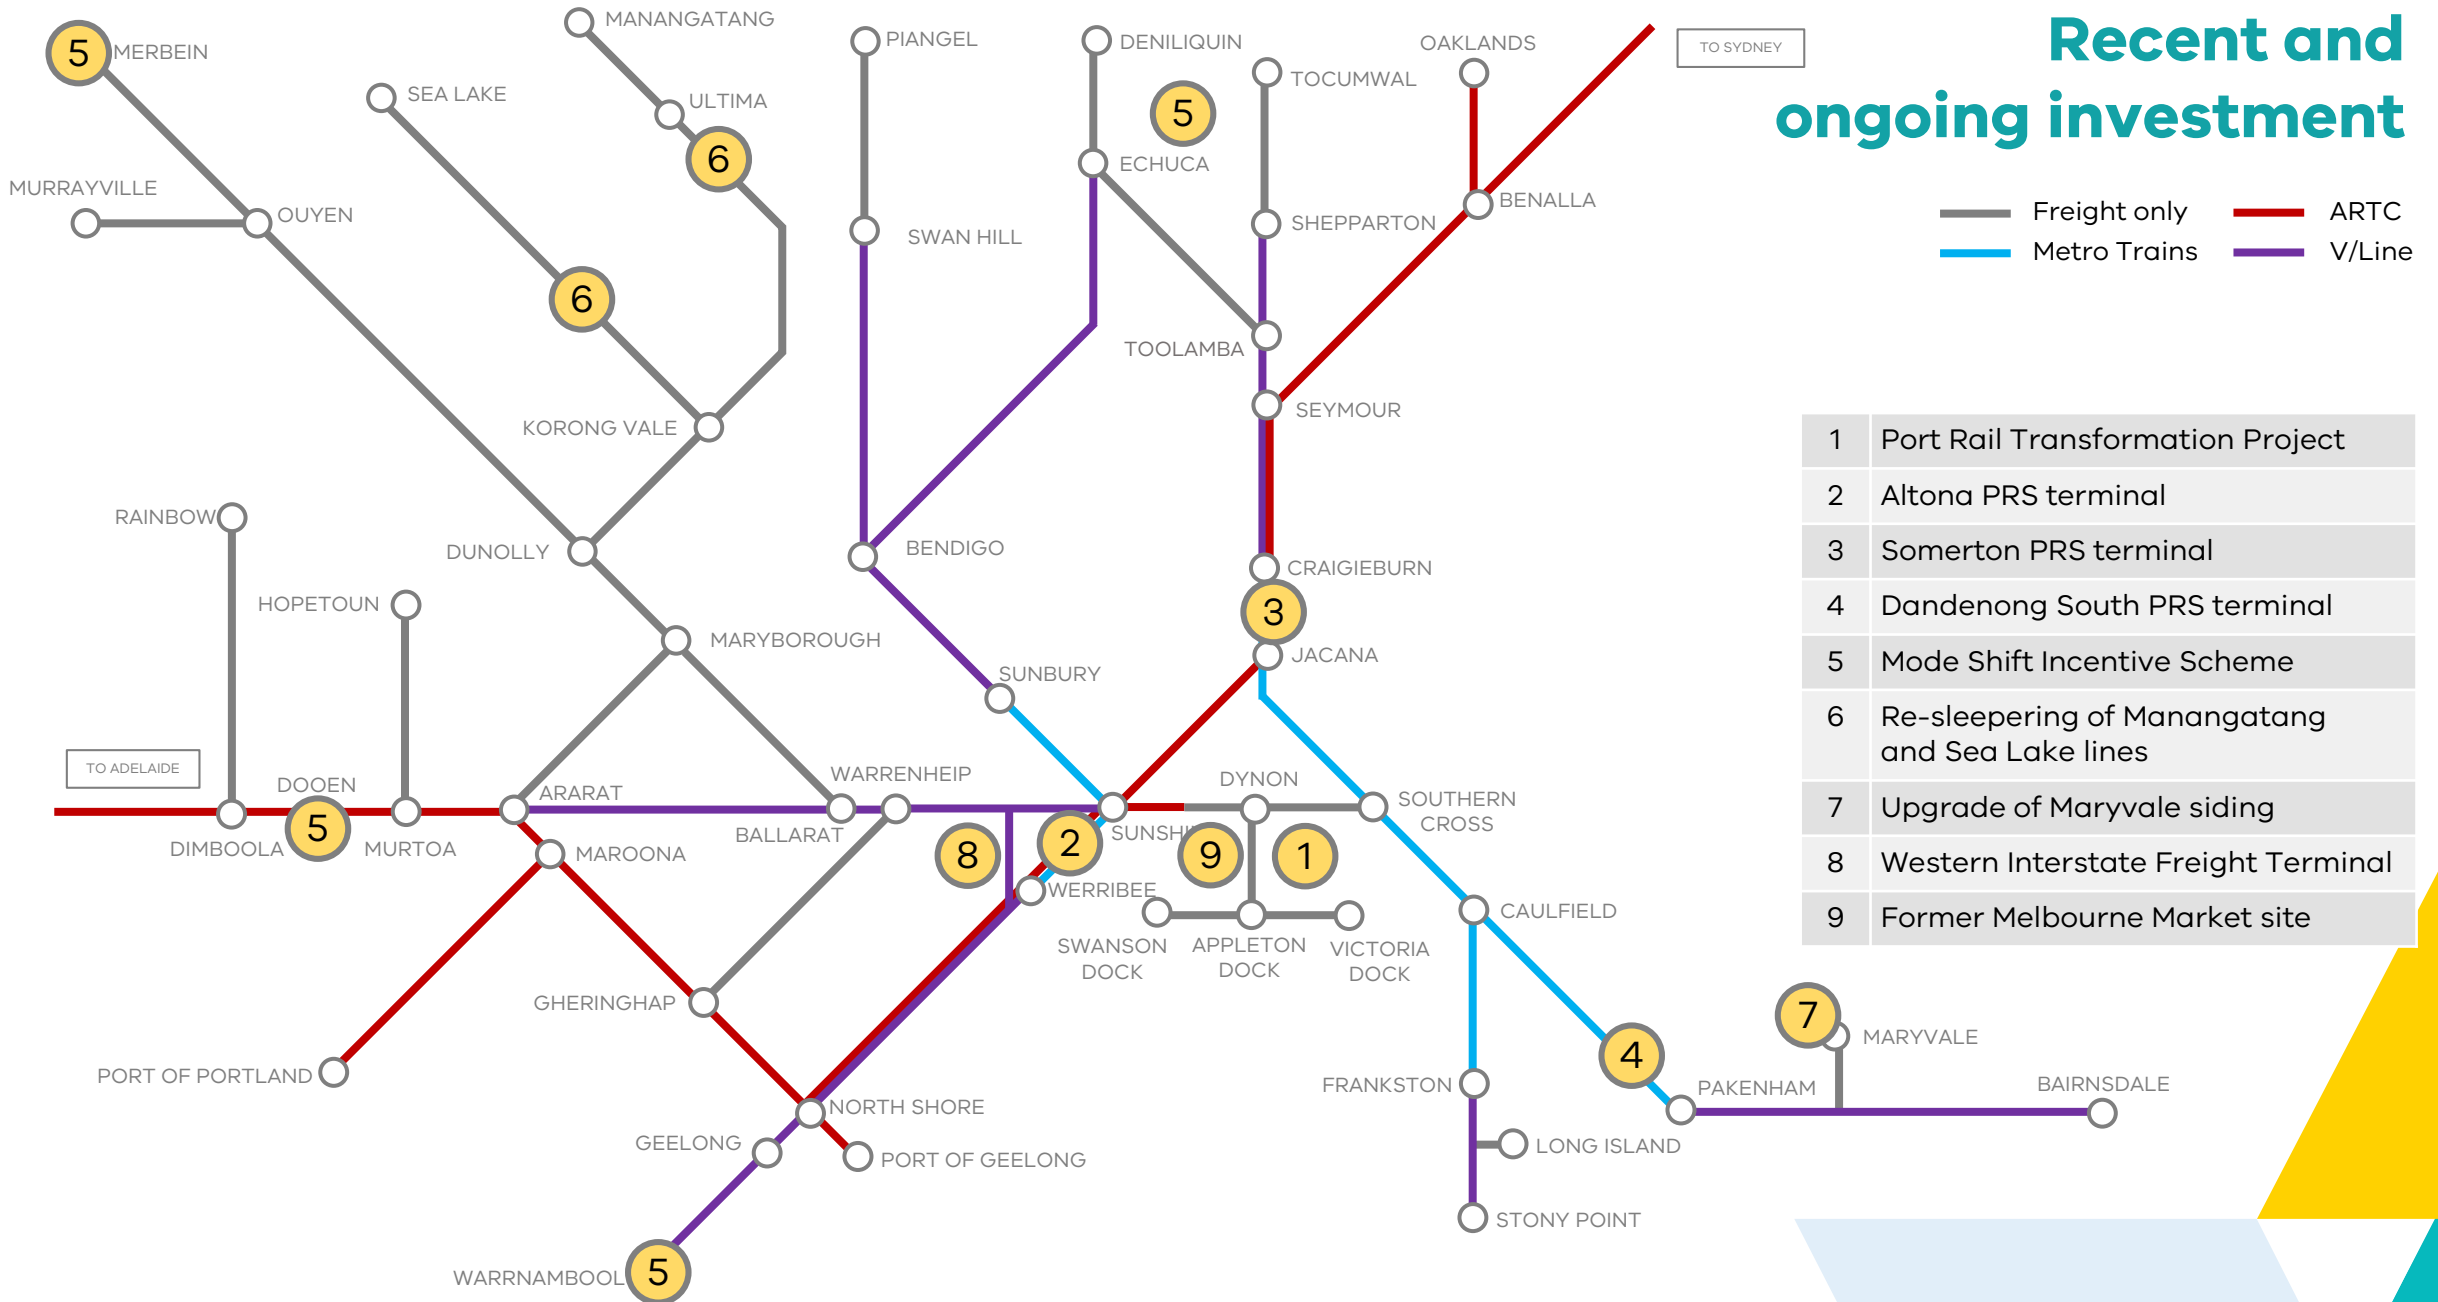

Melissa Horne MP

Minister for Ports and Freight

Port Rail Shuttle network

Recent and ongoing investment

Victoria's local ports

Redevelopment of St Kilda Pier

Melissa Horne MP

Minister for Ports and Freight