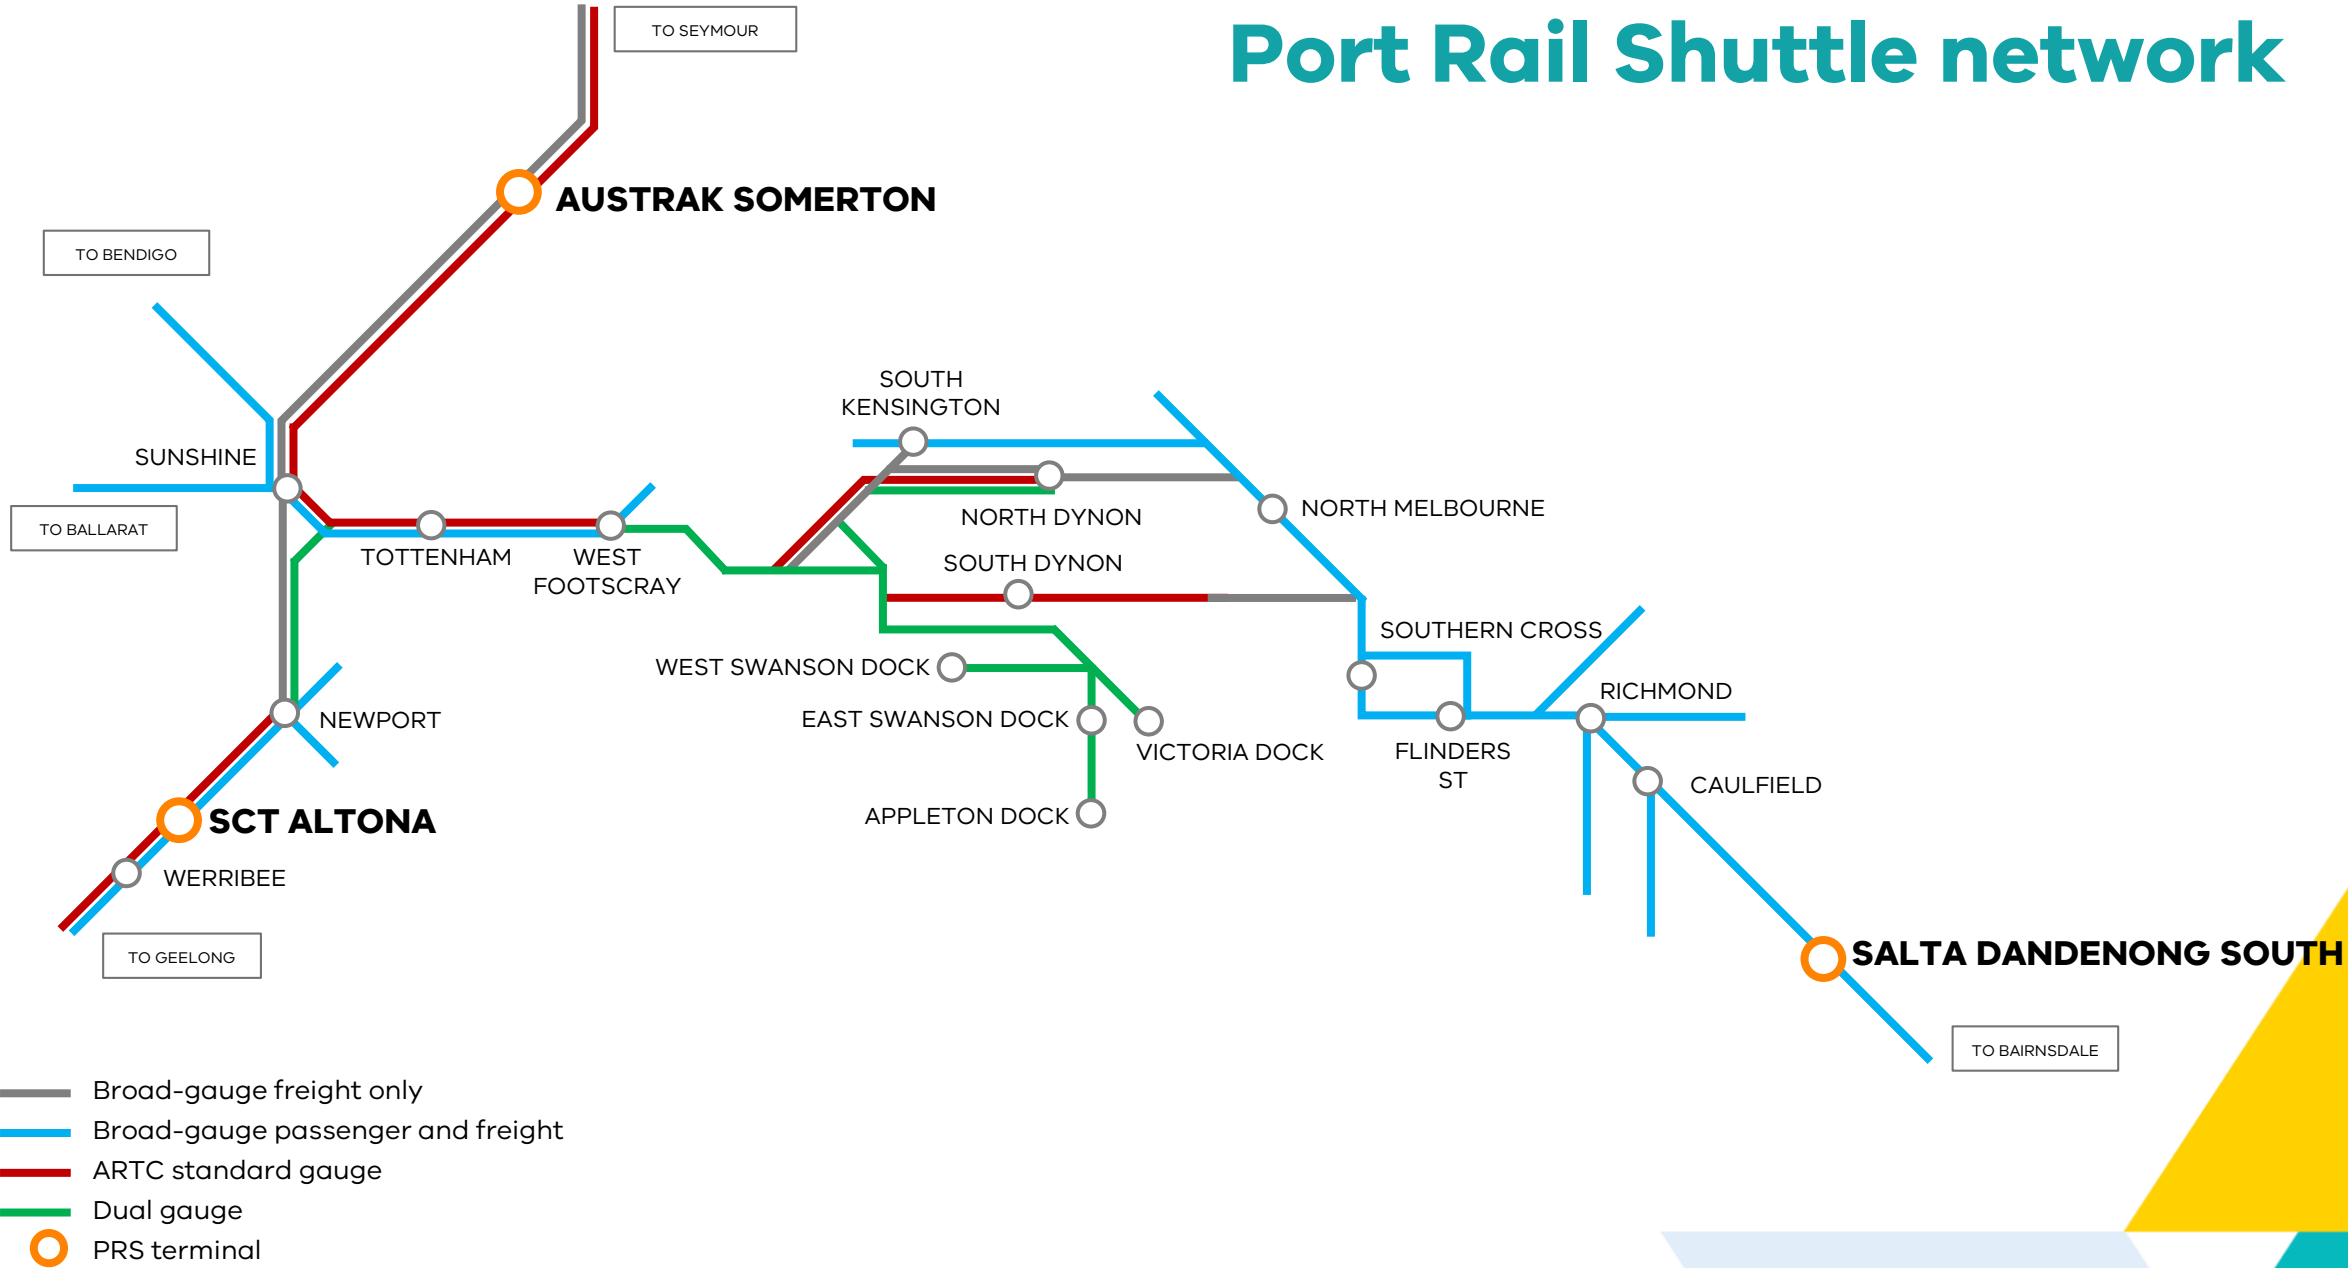

Melissa Horne MP

Minister for Ports and Freight

Port Rail Shuttle network

Recent and ongoing investment

Victoria's local ports

Redevelopment of St Kilda Pier

Melissa Horne MP

Minister for Ports and Freight