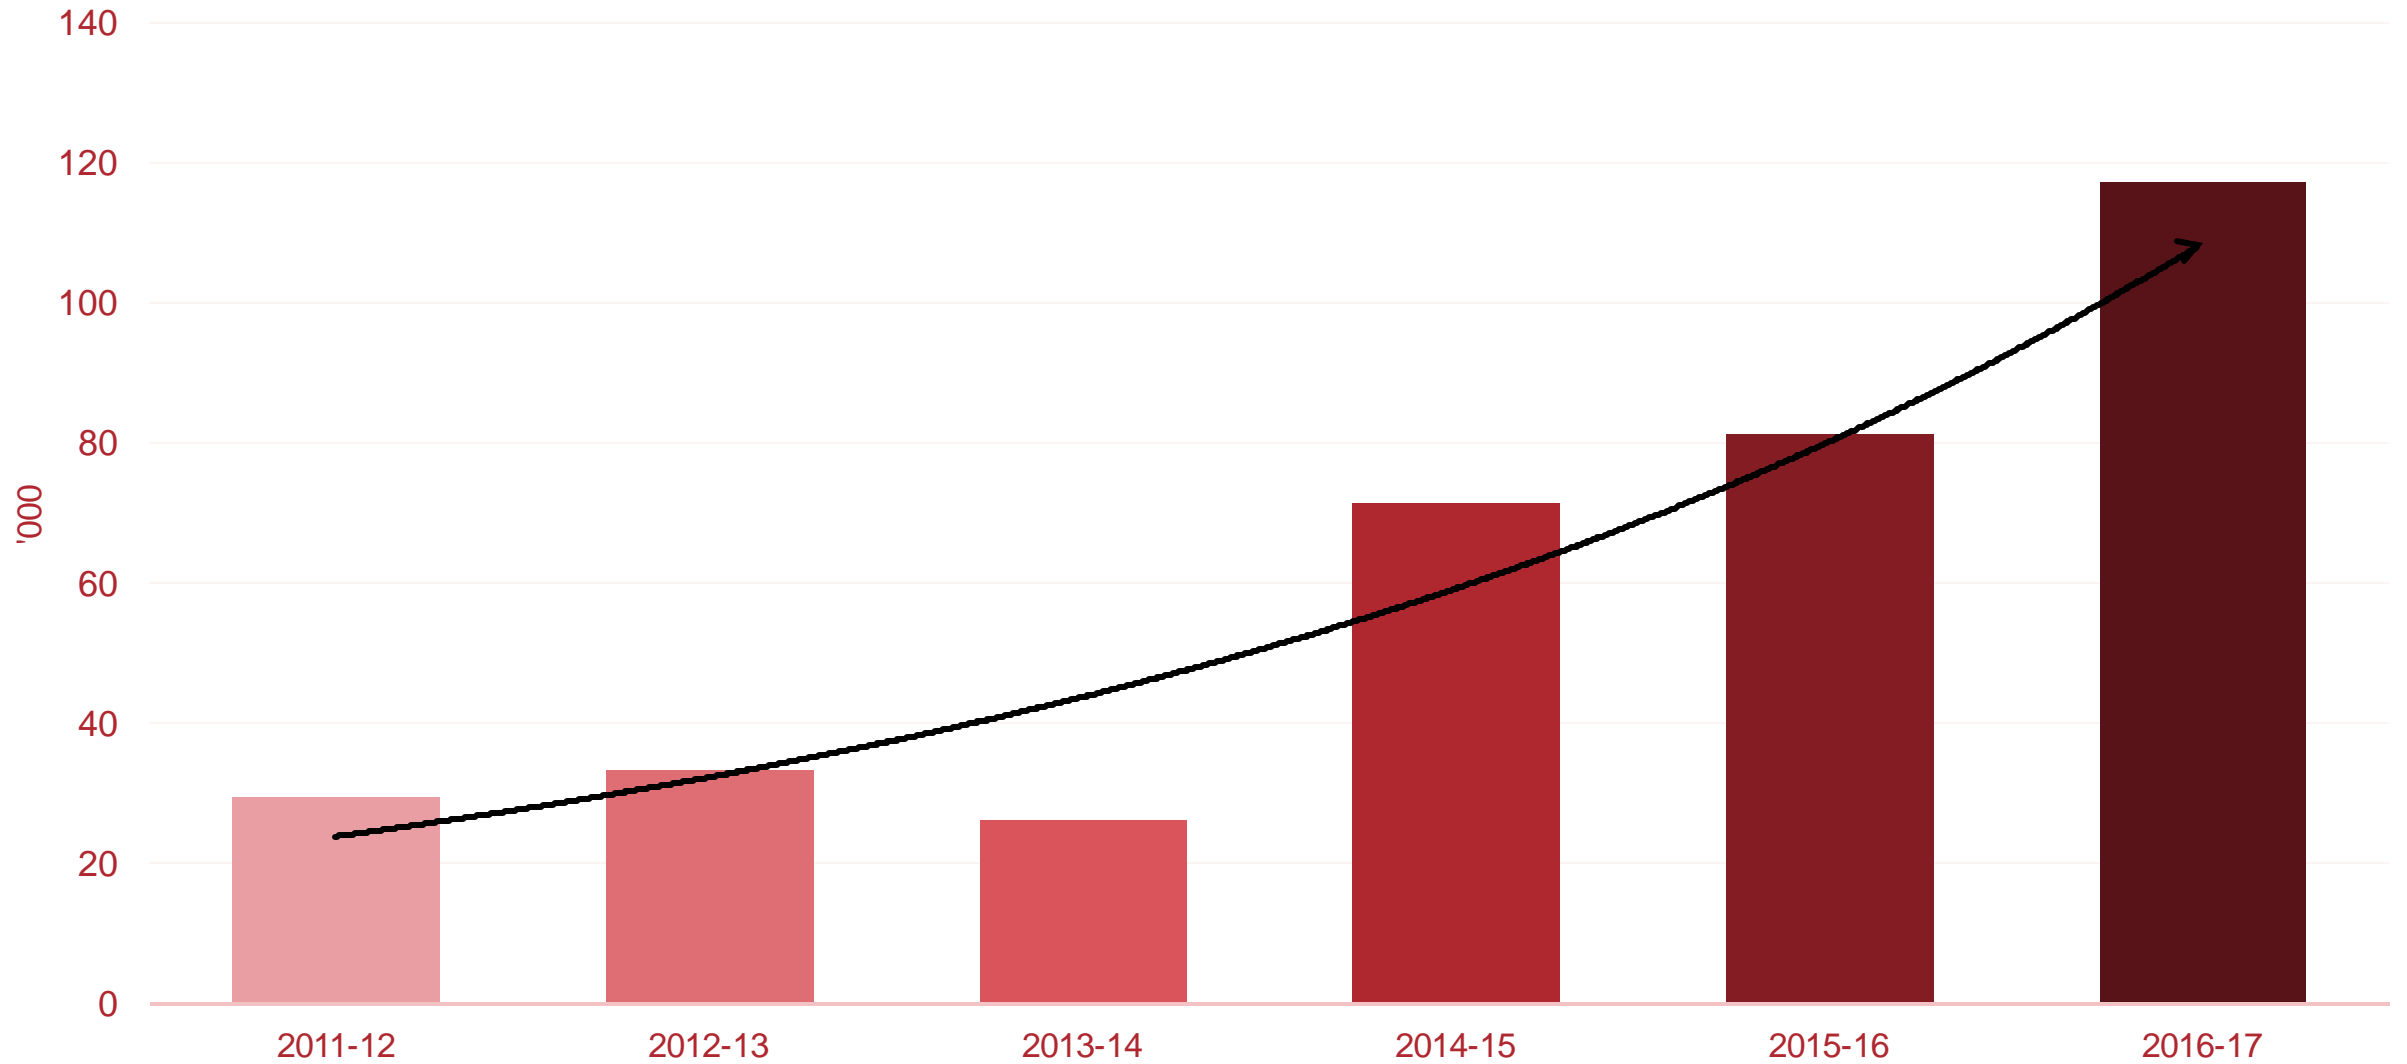

JOBS CREATED IN THE VICTORIAN ECONOMY

JOBS VICTORIA: INCREASING EMPLOYMENT OPPORTUNITIES FOR LONG TERM JOBSEEKERS

Jobs Victoria supported over 6,000 Victorians into jobs

\$21.9 million boost in 2018/19 Budget to help jobseekers