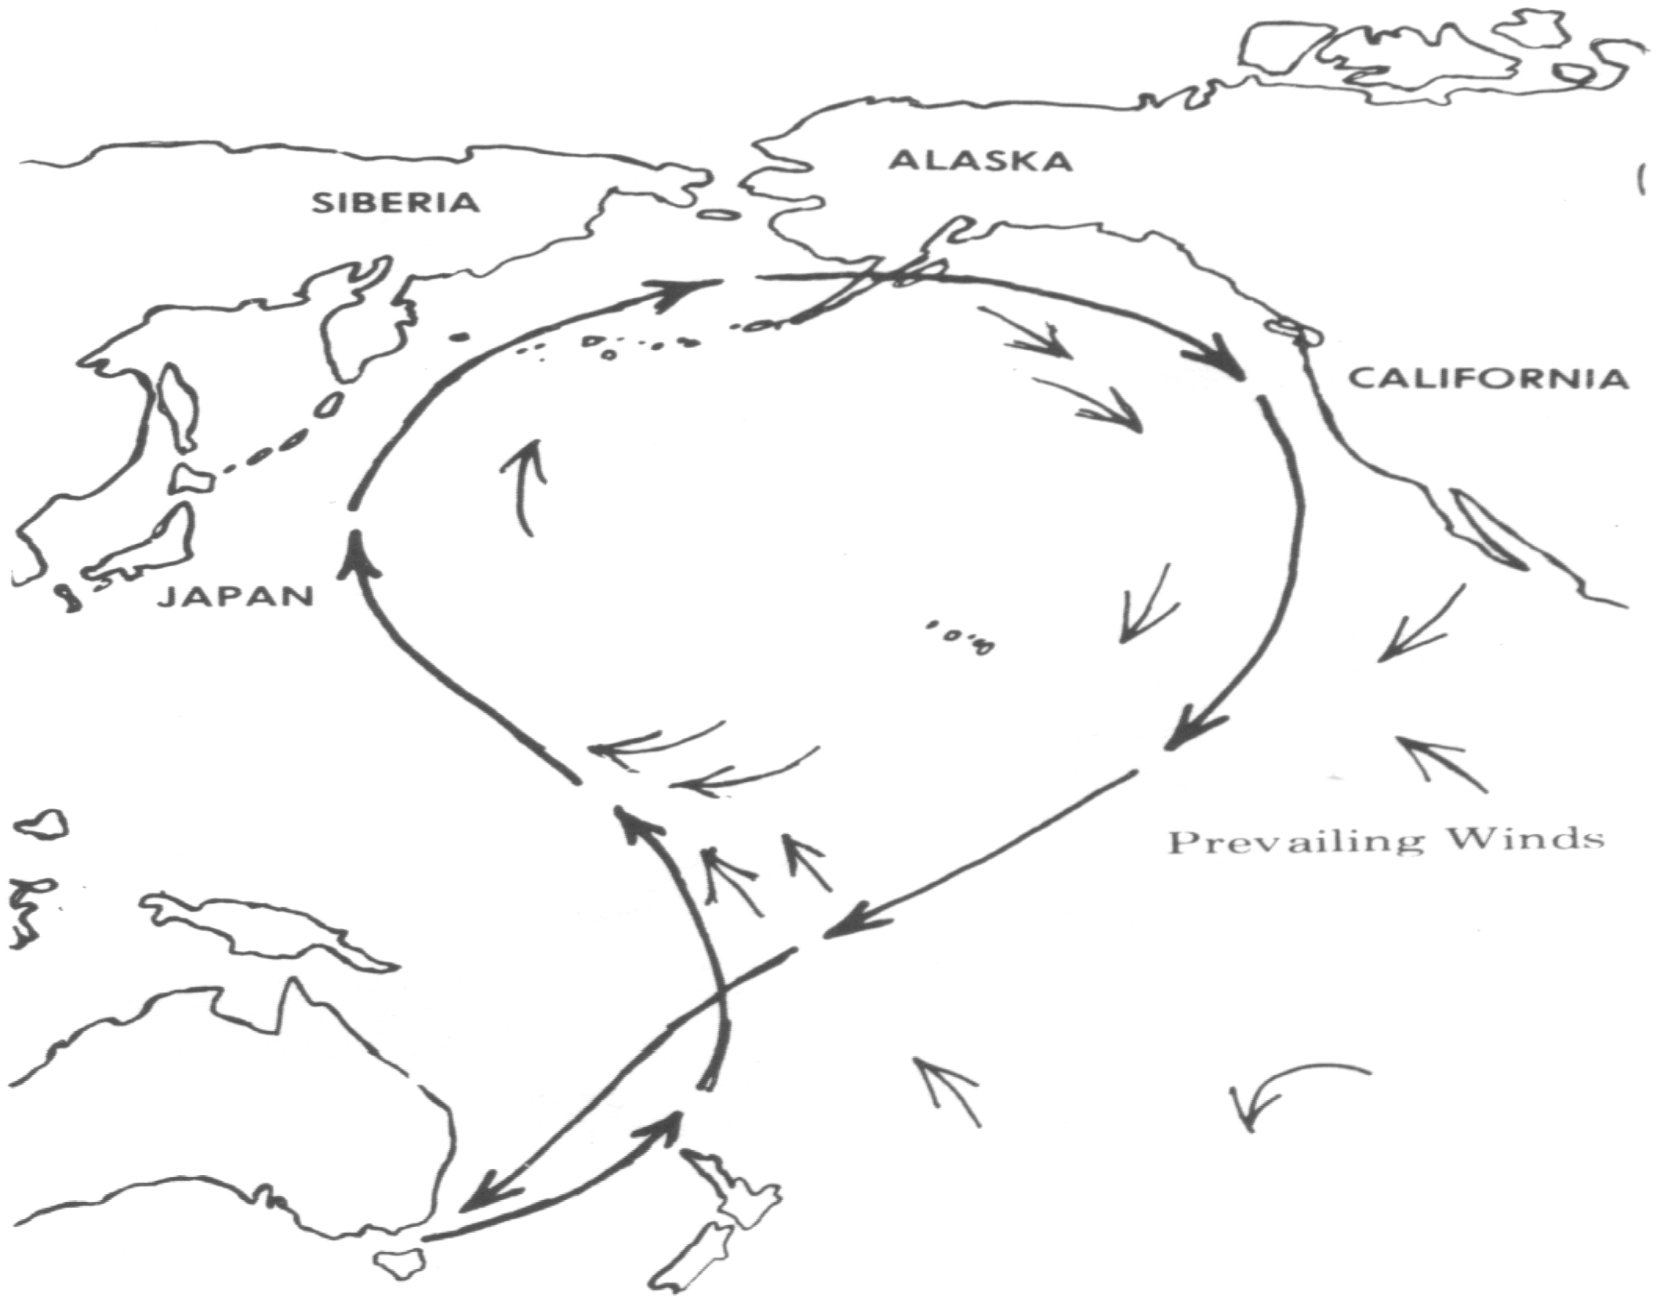

Short-tailed Shearwater

Commonly called the 'Mutton Bird'

0 30 60 90

metres