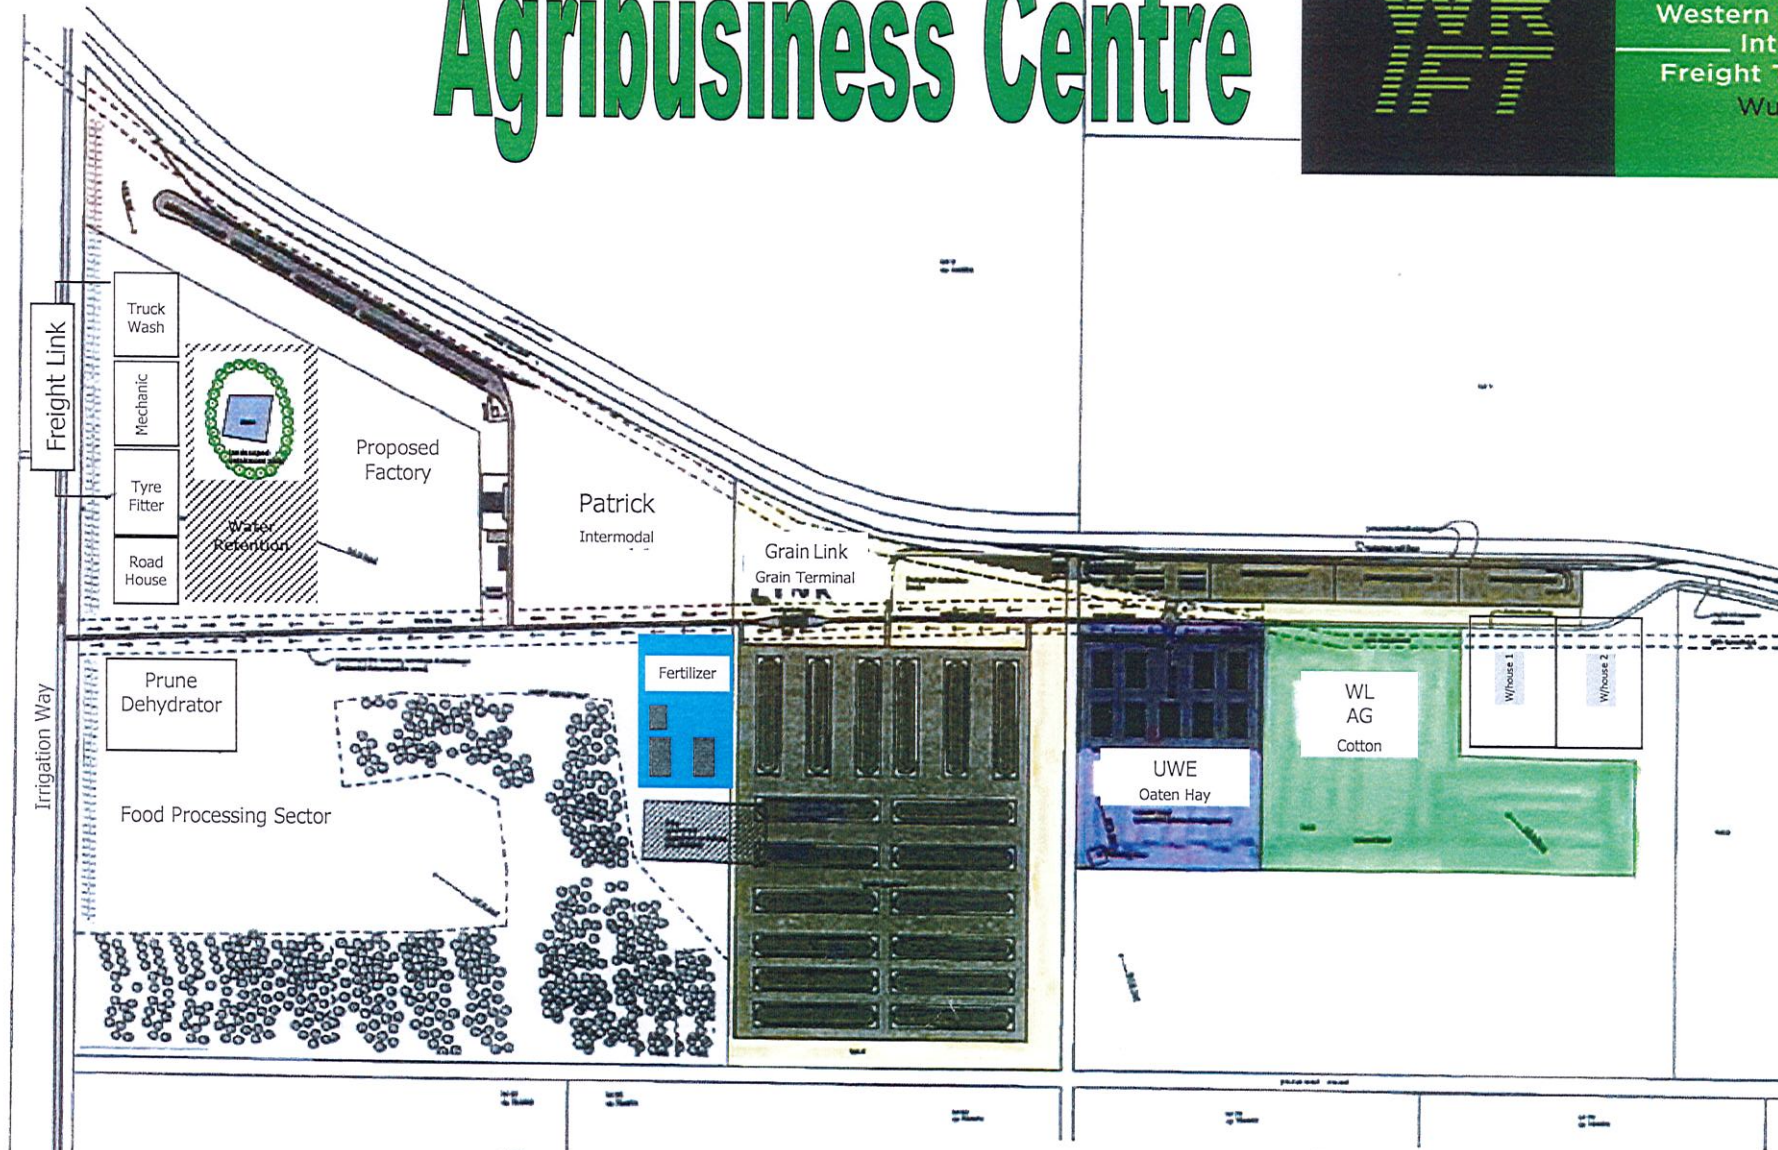

AGL Company Profile

- Australian Grain Link ('AGL') is a privately owned agribusiness that is based in the Riverina region of New South Wales ('NSW'). The head office of the operation is in the thriving regional town of Griffith.
- The Western Riverina Intermodal Freight Terminal (WRIFT) Agribusiness Centre, is Grain Link's future logistics hub for the Western Riverina.
- Grain Link has 3 other grain sites, these are located at Benerembah, Coleambally and Carrathool.
- The natural farming systems utilised ensure that our products are "Clean & Green" and are PRF (pesticide residue free).
- Our partners Terra Ag, in agronomic services ensures Non Genetically Modified Seed.
- Exporting specialty grains to discerning South East Asian markets under a "Clean & Green" image
- Full supply chain control and strong grower relationships ensures Point of Origin ID at all times

Australian Grain Link
Pty Ltd

Domestic &
International
Trading

Supply Chain Ownership

Location Map

Agribusiness Centre

Western Riverina
Intermodal
Freight Terminal
Wumbulgal

Agriculture
In Motion

Paul Pearsall
Managing Director
Irrigation Way, Wumbulgal / PO Box 1488
Griffith NSW 2680
02 6962 9500 - 0427 011 104 - wrift.com.au