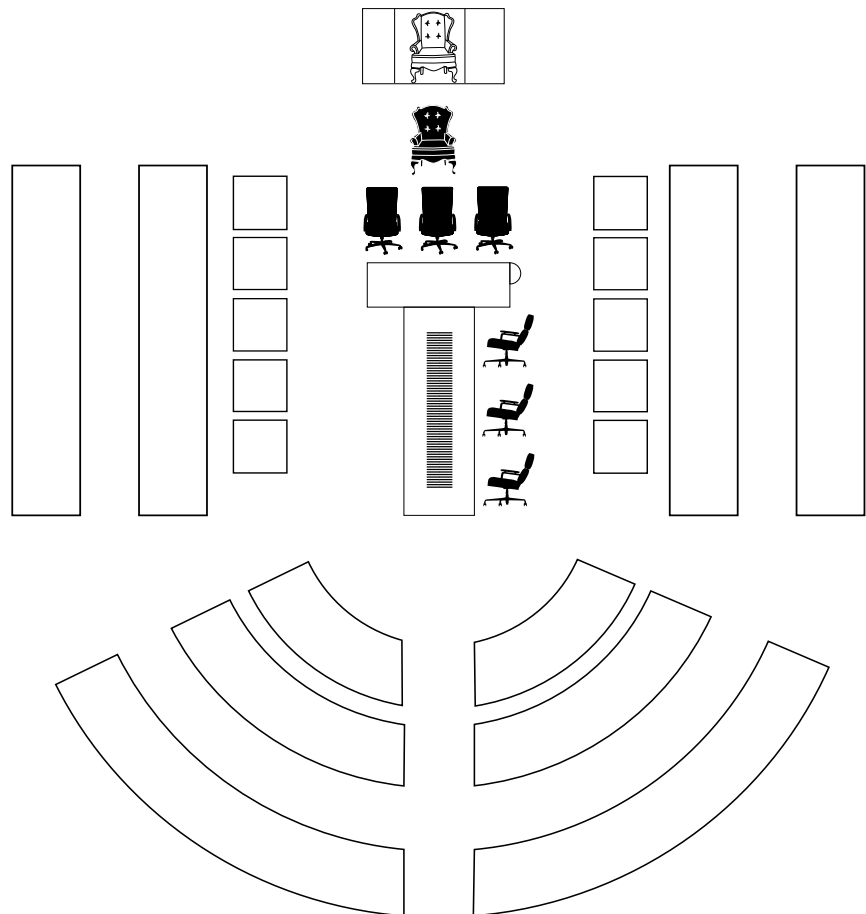

# The LC Chamber

**Mark on the diagram where you would see each of those people in the Legislative Council:**

- Governor
- President
- Deputy President
- Ministers
- Shadow Ministers
- Backbenchers
- Your Members of Parliament
- Usher of The Black Rod
- Hansard Reporter
- Clerk

**Circle where would you find these groups:**

- Australian Labor Party
- Liberal Party
- The Nationals
- The Greens
- Independents
- Government
- Opposition

The **Legislative Council** is the 'Upper House' of the Victorian Parliament. It is a 'House of Review'.