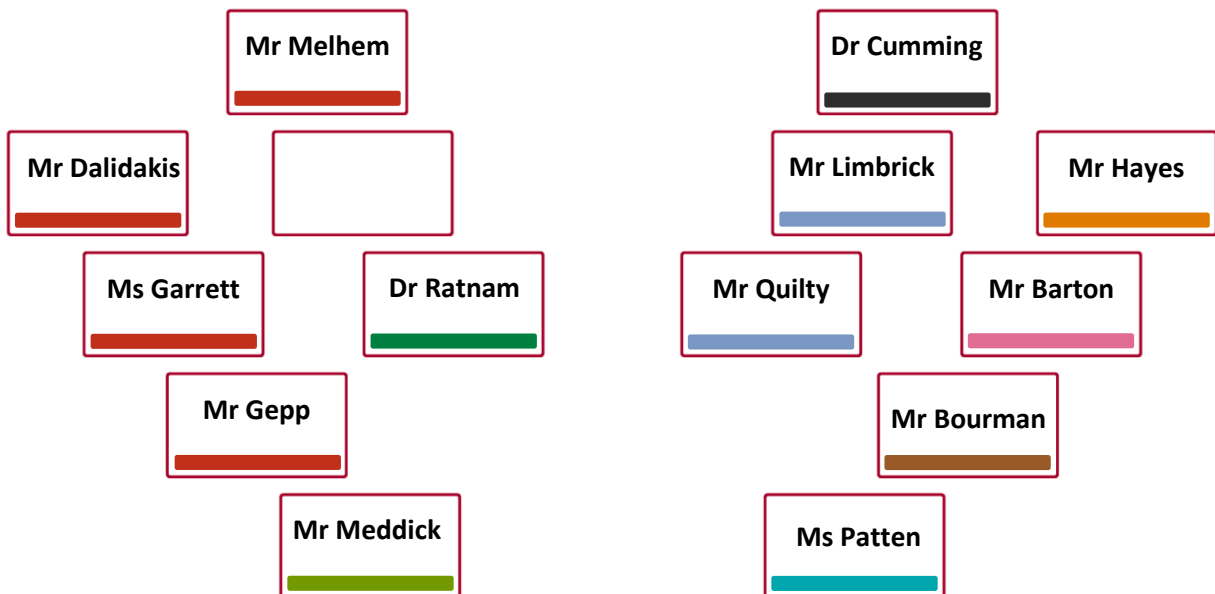

PARLIAMENT OF VICTORIA

Legislative Council Seating Plan

PARLIAMENT OF VICTORIA

Legislative Council Seating Plan