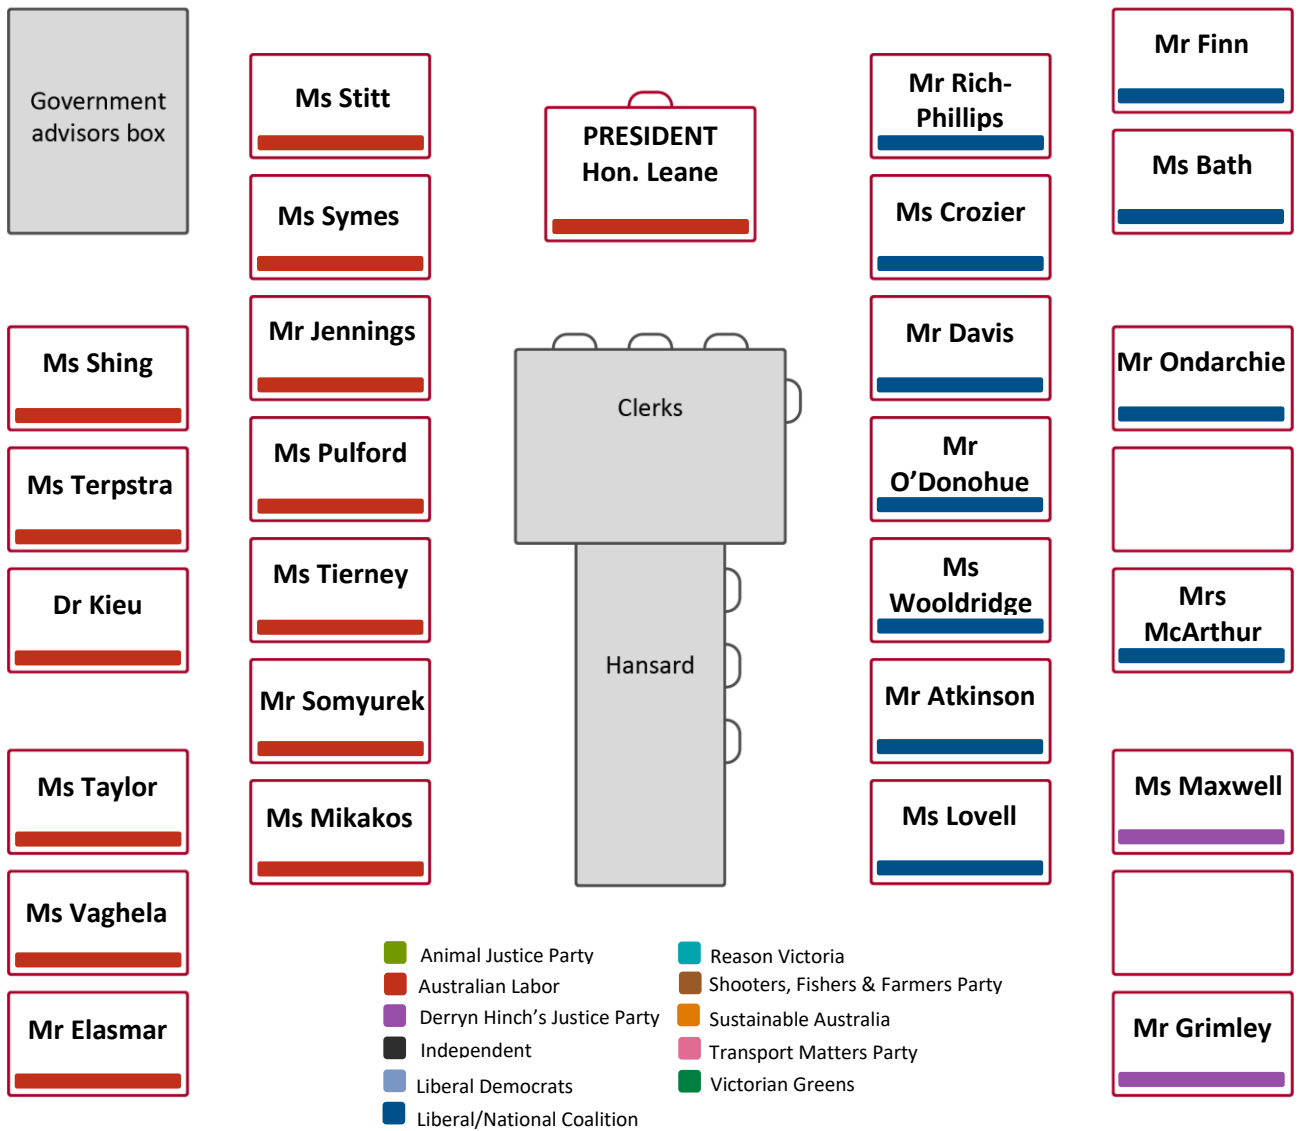

PARLIAMENT OF VICTORIA

Legislative Council Seating Plan

PARLIAMENT OF VICTORIA

Legislative Council Seating Plan