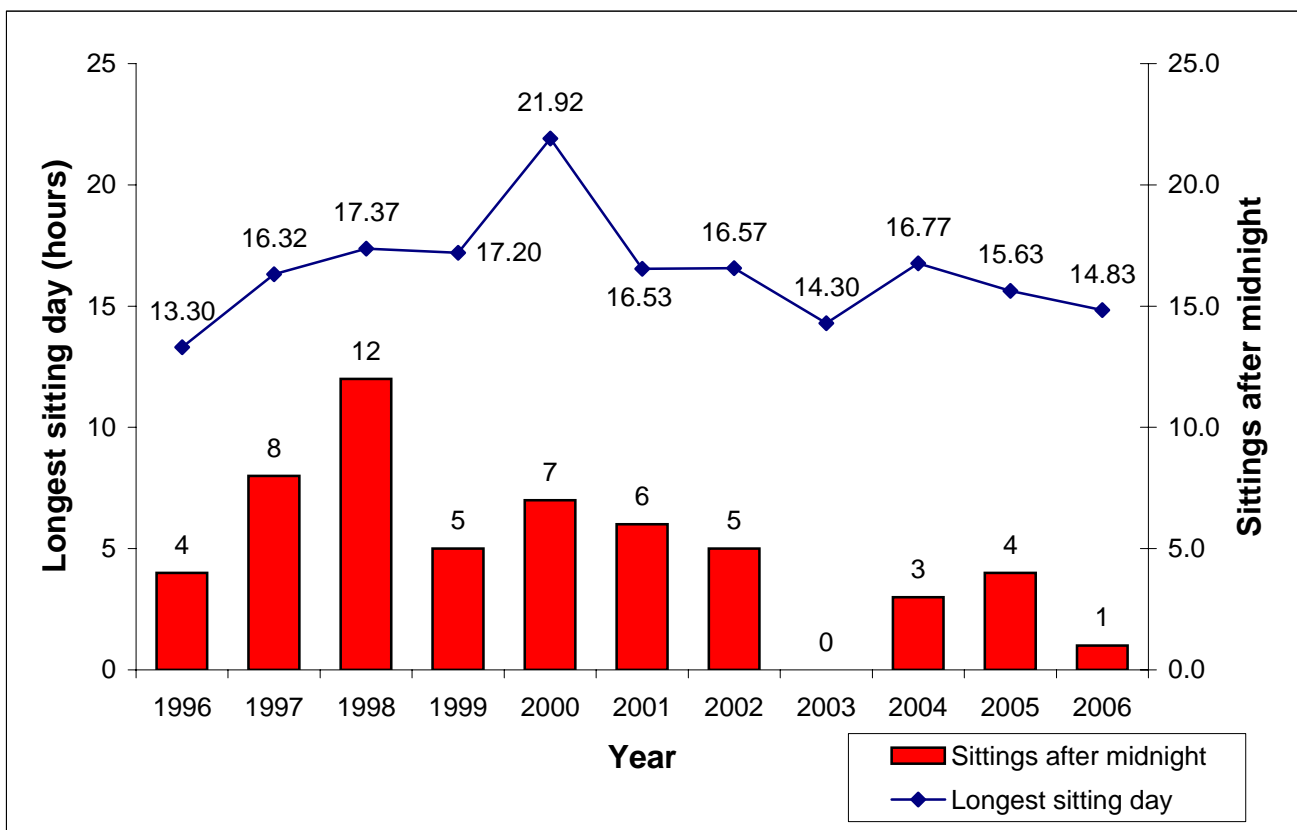

Assembly Statistical Analysis as at the end of the 55th Parliament

Number of sitting days

Longest sitting day and number of sittings after midnight

Number of bills passed by Assembly and number of bills passed by both Houses

Number of petitions tabled and number of signatories to petitions