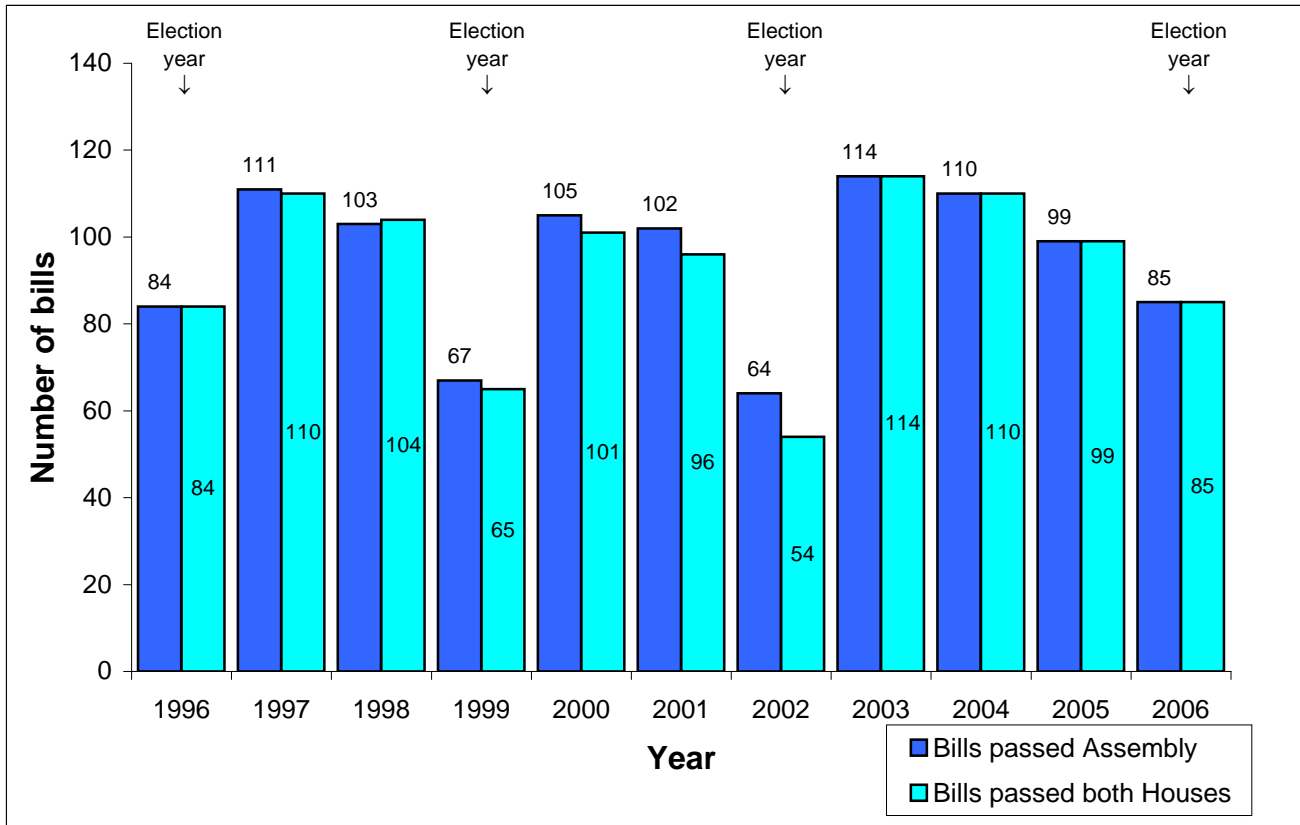

Assembly Statistical Analysis as at the end of the 55th Parliament

Number of sitting days

Longest sitting day and number of sittings after midnight

Number of bills passed by Assembly and number of bills passed by both Houses

Number of petitions tabled and number of signatories to petitions