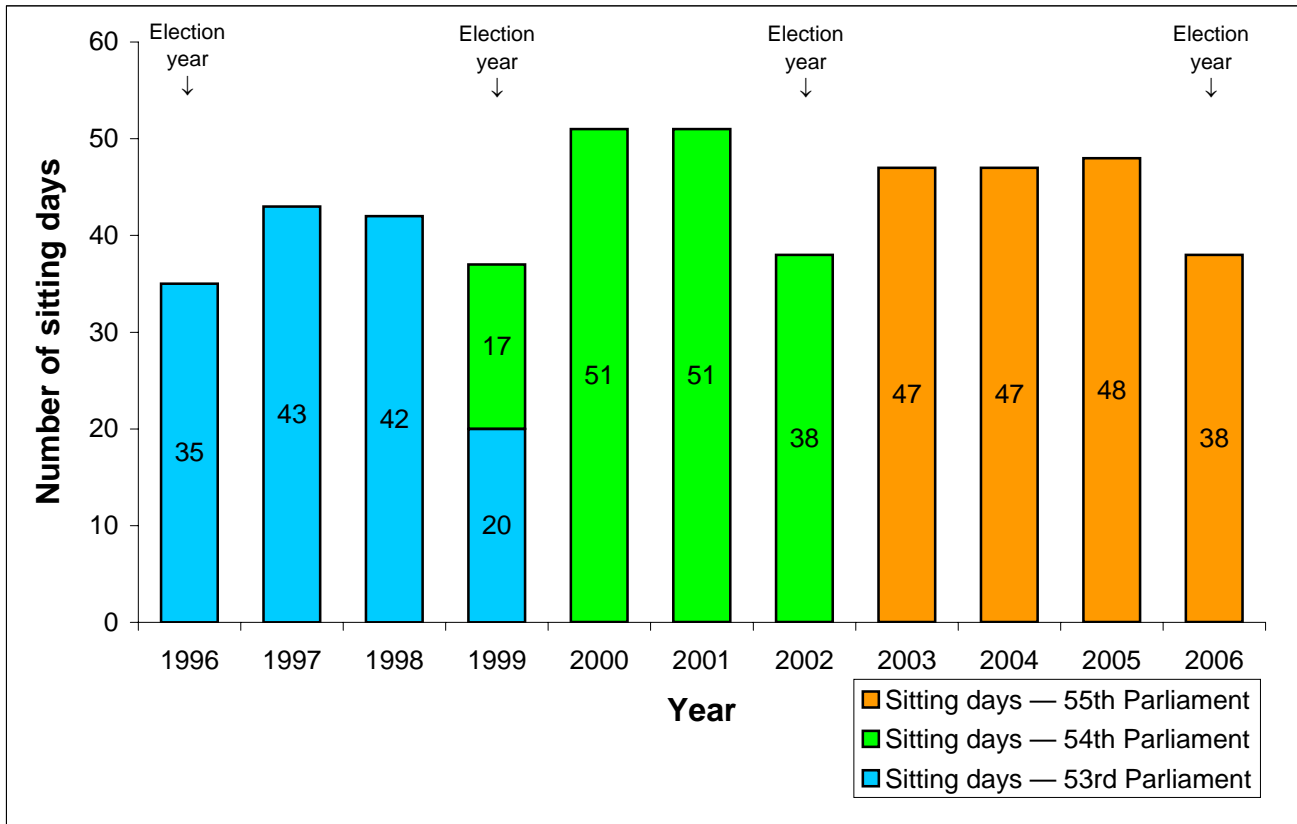

Assembly Statistical Analysis as at the end of the 55th Parliament

Number of sitting days

Longest sitting day and number of sittings after midnight

Number of bills passed by Assembly and number of bills passed by both Houses

Number of petitions tabled and number of signatories to petitions